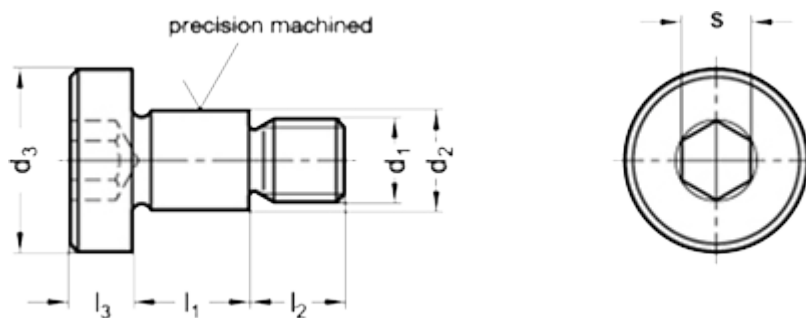

Article number: 207321M141618ST

Description: E+G Shoulder screw
GN 732.1-M14-16-18-ST

Measures

Application example

d_1	= M 14
d_2	= 16 -0.05/-0.08
d_3	= 25
$l_1 + 0.20/+0.13$	= 18
l_2	= 19
l_3	= 8
s	= 8
Weight in (g)	= 51