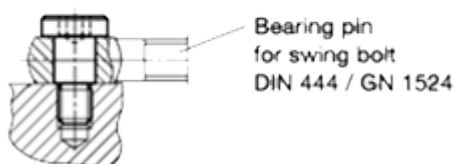

Article number: 207321M141618ST

Description: E+G Shoulder screw
GN 732.1-M14-16-18-ST

Measures

Application example

d_1	= M 14
d_2	= 16 -0.05/-0.08
d_3	= 25
$l_1 + 0.20/+0.13$	= 18
l_2	= 19
l_3	= 8
s	= 8
Weight in (g)	= 51